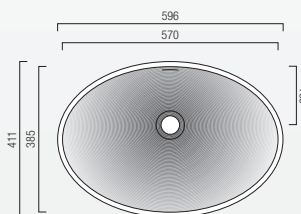

VIVARI® The Best for the Bath

only by **PFEIFFER**®