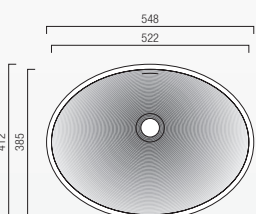

VIVARI® The Best for the Bath

only by **PFEIFFER**®