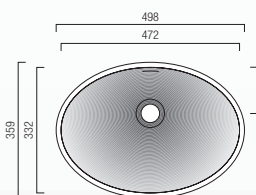

VIVARI® The Best for the Bath

only by **PFEIFFER**®