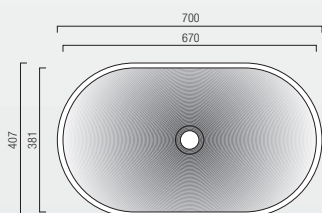

VIVARI® The Best for the Bath

only by **PFEIFFER**®