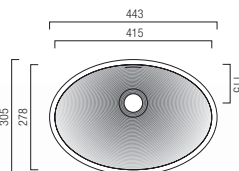

VIVARI® The Best for the Bath

only by **PFEIFFER**®

VR 45