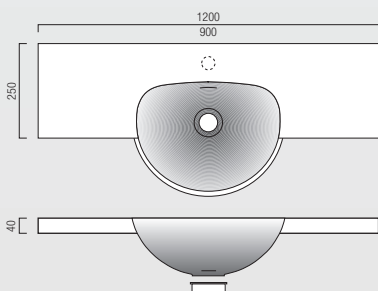

Semi recessed basins VD Open

ViVARI® Open, the basin for washplaces with limited apace. The basins precise guiding enables it to be fitted perfectly into all surface materials. When placing the order, please indicate the thickness of the countertop.

VDR 30 / TOP

VDR 37 / TOP

VDR 45 / TOP

VIVARI® Quattro

VDC 600 / TOP

VDA 58 / TOP

Modell	Maße in mm		
	A/AA	B/BB	C/CC
VDC 400.260 / Top	400/480	265/400	100/125
VDC 450.300 / Top	450/530	300/440	125/148
VDC 450 / Top	450/530	370/510	125/148
VDC 500.300 / Top	500/580	300/440	125/148
VDC 550.300 / Top	550/630	300/440	125/148
VDC 600 / Top	600/680	370/510	125/148
VDC 600.300 / Top	600/680	300/440	125/148
VDC 1100 / Top	1100/1180	370/510	125/148
VDC 1100-2 / Top	1100/1180	370/510	125/148

VDA 47 / TOP

VDR0 30

VDR0 37

VDR0 45

VDH 600/WT 750

VDH 600

VDS 49/WT

VDS 37/WT