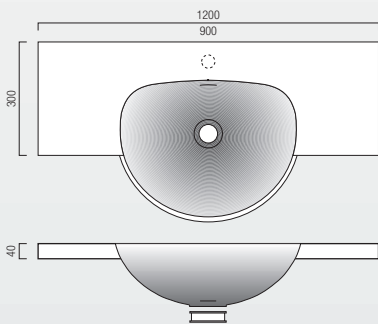

Semi recessed basins VD Open

ViVARI® Open, the basin for washplaces with limited apace. The basins precise guiding enables it to be fitted perfectly into all surface materials. When placing the order, please indicate the thickness of the countertop.

VDR 30 / TOP

VDR 37 / TOP

VDR 45 / TOP

VIVARI® Quattro

VDC 600 / TOP

VDA 58 / TOP

Modell	Maße in mm		
	A/AA	B/BB	C/CC
VDC 400.260 / Top	400/480	265/400	100/125
VDC 450.300 / Top	450/530	300/440	125/148
VDC 450 / Top	450/530	370/510	125/148
VDC 500.300 / Top	500/580	300/440	125/148
VDC 550.300 / Top	550/630	300/440	125/148
VDC 600 / Top	600/680	370/510	125/148
VDC 600.300 / Top	600/680	300/440	125/148
VDC 1100 / Top	1100/1180	370/510	125/148
VDC 1100-2 / Top	1100/1180	370/510	125/148

VDA 47 / TOP

VDR0 30

VDR0 37

VDR0 45

VDH 600/WT 750

VDH 600

VDS 49/WT

VDS 37/WT