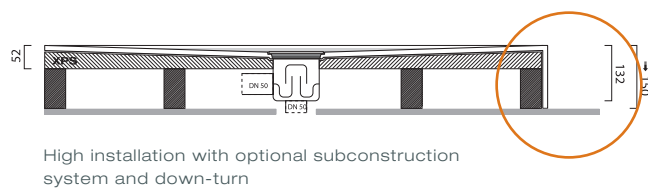

ViVARI® AQUAMASTER technical data

- Shower trays for floor-level, variable height installation
- Construction, 12 mm Solid Surface (Corian®) with special 40 mm XPS heat insulated substructure
- The surface is non-porous, does not stain, solid, repairable, easy to clean and temperature resistant.
- The substructure has a special reinforced cement coating on both sides and can be installed on most surfaces
- Integrated tile and wall connection with 120 mm Vario sealing tape
- Preinstalled horizontal drain by Dallmer with waste (standard) or optional as a vertical drain
- Flush integrated stainless steel (standard) or color matched solid surface (Corian®) cover (Optional)
- Improved Anti-slip properties with Anti-Slip coating, R 10 (Optional)
- Surface incline ca. 3,0%
- Weight 25 kg/m²

Technical properties of Solid Surface (Corian®):

- Solid Surface (Corian®) is an advanced composite of 1/3 acrylic resin and 2/3 natural minerals (aluminium-tri-hydrate)
- Hardness of Surface (Mohs Index) DIN EN 101, 2-3
- Fire classification, DIN EN 13501 – 1:2002; Euroclass C-s1,d0
- Anti-slip properties, DIN 51130: R 10 (only with Anti-Slip coating)