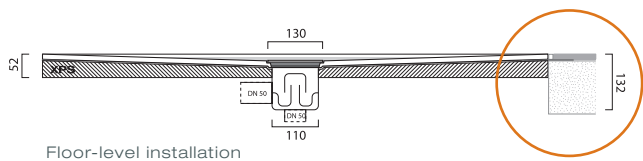

ViVARI® AQUAMASTER technical data

- Shower trays for floor-level, variable height installation
- Construction, 12 mm Solid Surface (Corian®) with special 40 mm XPS heat insulated substructure
- The surface is non-porous, does not stain, solid, repairable, easy to clean and temperature resistant.
- The substructure has a special reinforced cement coating on both sides and can be installed on most surfaces
- Integrated tile and wall connection with 120 mm Vario sealing tape
- Preinstalled horizontal drain by Dallmer with waste (standard) or optional as a vertical drain
- Flush integrated stainless steel (standard) or color matched solid surface (Corian®) cover (Optional)
- Improved Anti-slip properties with Anti-Slip coating, R 10 (Optional)
- Surface incline ca. 3,0%
- Weight 25 kg/m²

Technical properties of Solid Surface (Corian®):

- Solid Surface (Corian®) is an advanced composite of 1/3 acrylic resin and 2/3 natural minerals (aluminium-tri-hydrate)
- Hardness of Surface (Mohs Index) DIN EN 101, 2-3
- Fire classification, DIN EN 13501 – 1:2002; Euroclass C-s1,d0
- Anti-slip properties, DIN 51130: R 10 (only with Anti-Slip coating)