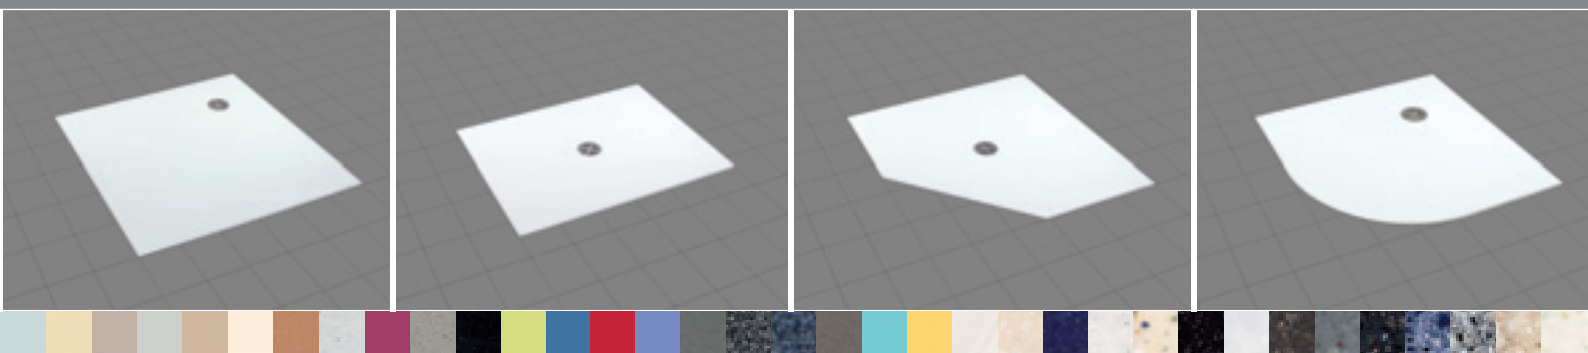

## The floor level shower element

from Pfeiffer, is made with Solid Surface material (Corian®) and a special heat insulated substructure.

## The surface

is non-porous, does not stain, solid, repairable, easy to clean and temperature resistant. Seamless aesthetics and functionality makes this system work.

- Warm and pleasant touch through the integrated heat insulation
- Drain cover from stainless steel or color matched Solid Surface (Corian®)
- Excellent for wheel chair traffic use
- Easy and comfortable cleaning of the waste
- Wall units, coved backsplash and downturns are usefull options
- The shallow installation height of 132mm (horizontal drain), or 52mm (vertical drain), upper side floor, makes this system ideal for new building construction and refurbishment

→ The shower tray, 12 mm solid surface (Corian®), available in more than 100 colors, is **non-porous, does not stain, solid, repairable, easy to clean and variable temperature resistant**

→ **Flush integrated Solid Surface (Corian®) cover** or stainless steel grid.  
Preinstalled horizontal drain by Dallmer with waste (standard) or optional vertical drain