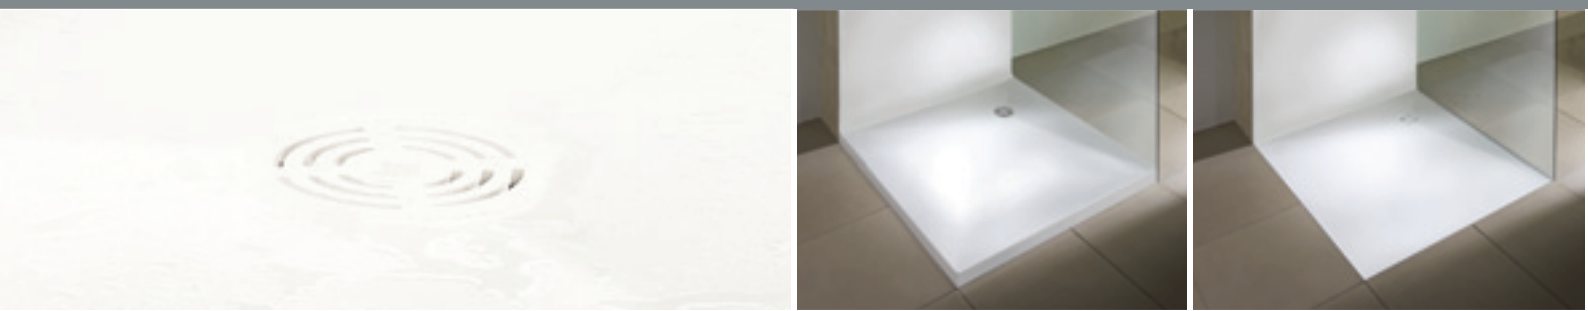

VIVARI®

... the individual shower tray system in more than 100 colors.