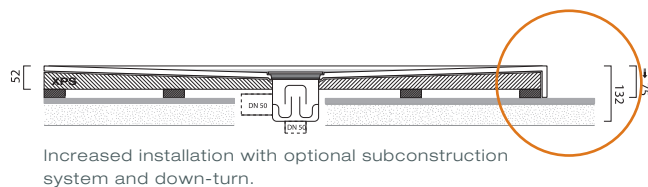

ViVARI® AQUAMASTER technical data

- Shower trays for floor-level, variable height installation
- Construction, 12 mm Solid Surface (Corian®) with special 40 mm XPS heat insulated substructure
- The surface is non-porous, does not stain, solid, repairable, easy to clean and temperature resistant.
- The substructure has a special reinforced cement coating on both sides and can be installed on most surfaces
- Integrated tile and wall connection with 120 mm Vario sealing tape
- Preinstalled horizontal drain by Dallmer with waste (standard) or optional as a vertical drain
- Flush integrated stainless steel (standard) or color matched solid surface (Corian®) cover (Optional)
- Improved Anti-slip properties with Anti-Slip coating, R 10 (Optional)
- Surface incline ca. 3,0%
- Weight 25 kg/m²

Technical properties of Solid Surface (Corian®):

- Solid Surface (Corian®) is an advanced composite of 1/3 acrylic resin and 2/3 natural minerals (aluminium-tri-hydrate)
- Hardness of Surface (Mohs Index) DIN EN 101, 2-3
- Fire classification, DIN EN 13501 – 1:2002; Euroclass C-s1,d0
- Anti-slip properties, DIN 51130: R 10 (only with Anti-Slip coating)