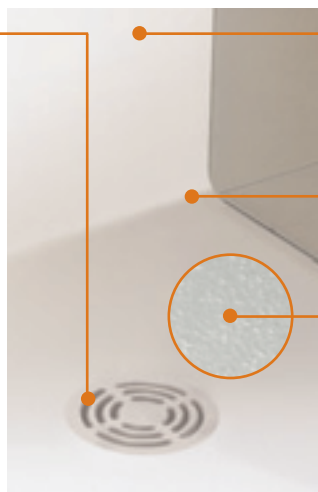

Drain

- Flush integrated cover Ø 130 mm stainless steel grid
- Drain pipe diameter DN 50
- Drain capacity:
  drain horizontal 0,8 l/Sek
  drain vertical 1,0 l/Sek
- Drain Firestop
  Optional for drain pipe diameter DN 50