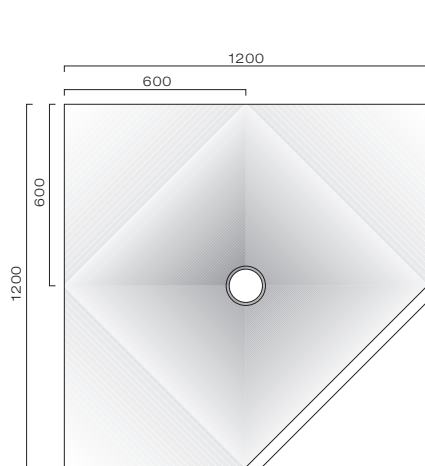

VIVARI®AM AQUAMASTER F 1200

Available dimensions:
F 1200 (1200 x 1200)