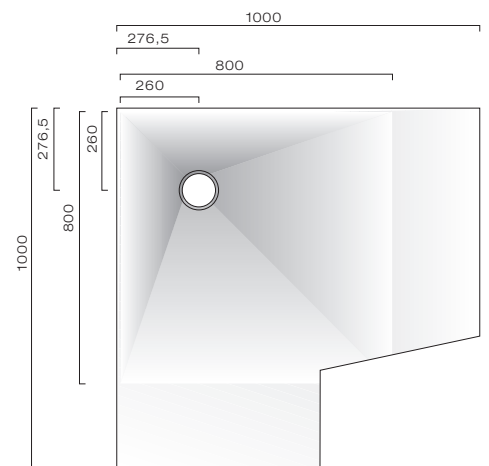

Customized production:

We fit your individual design with tailor-made fabrication:

D = Drain offset
Dimensions in mm