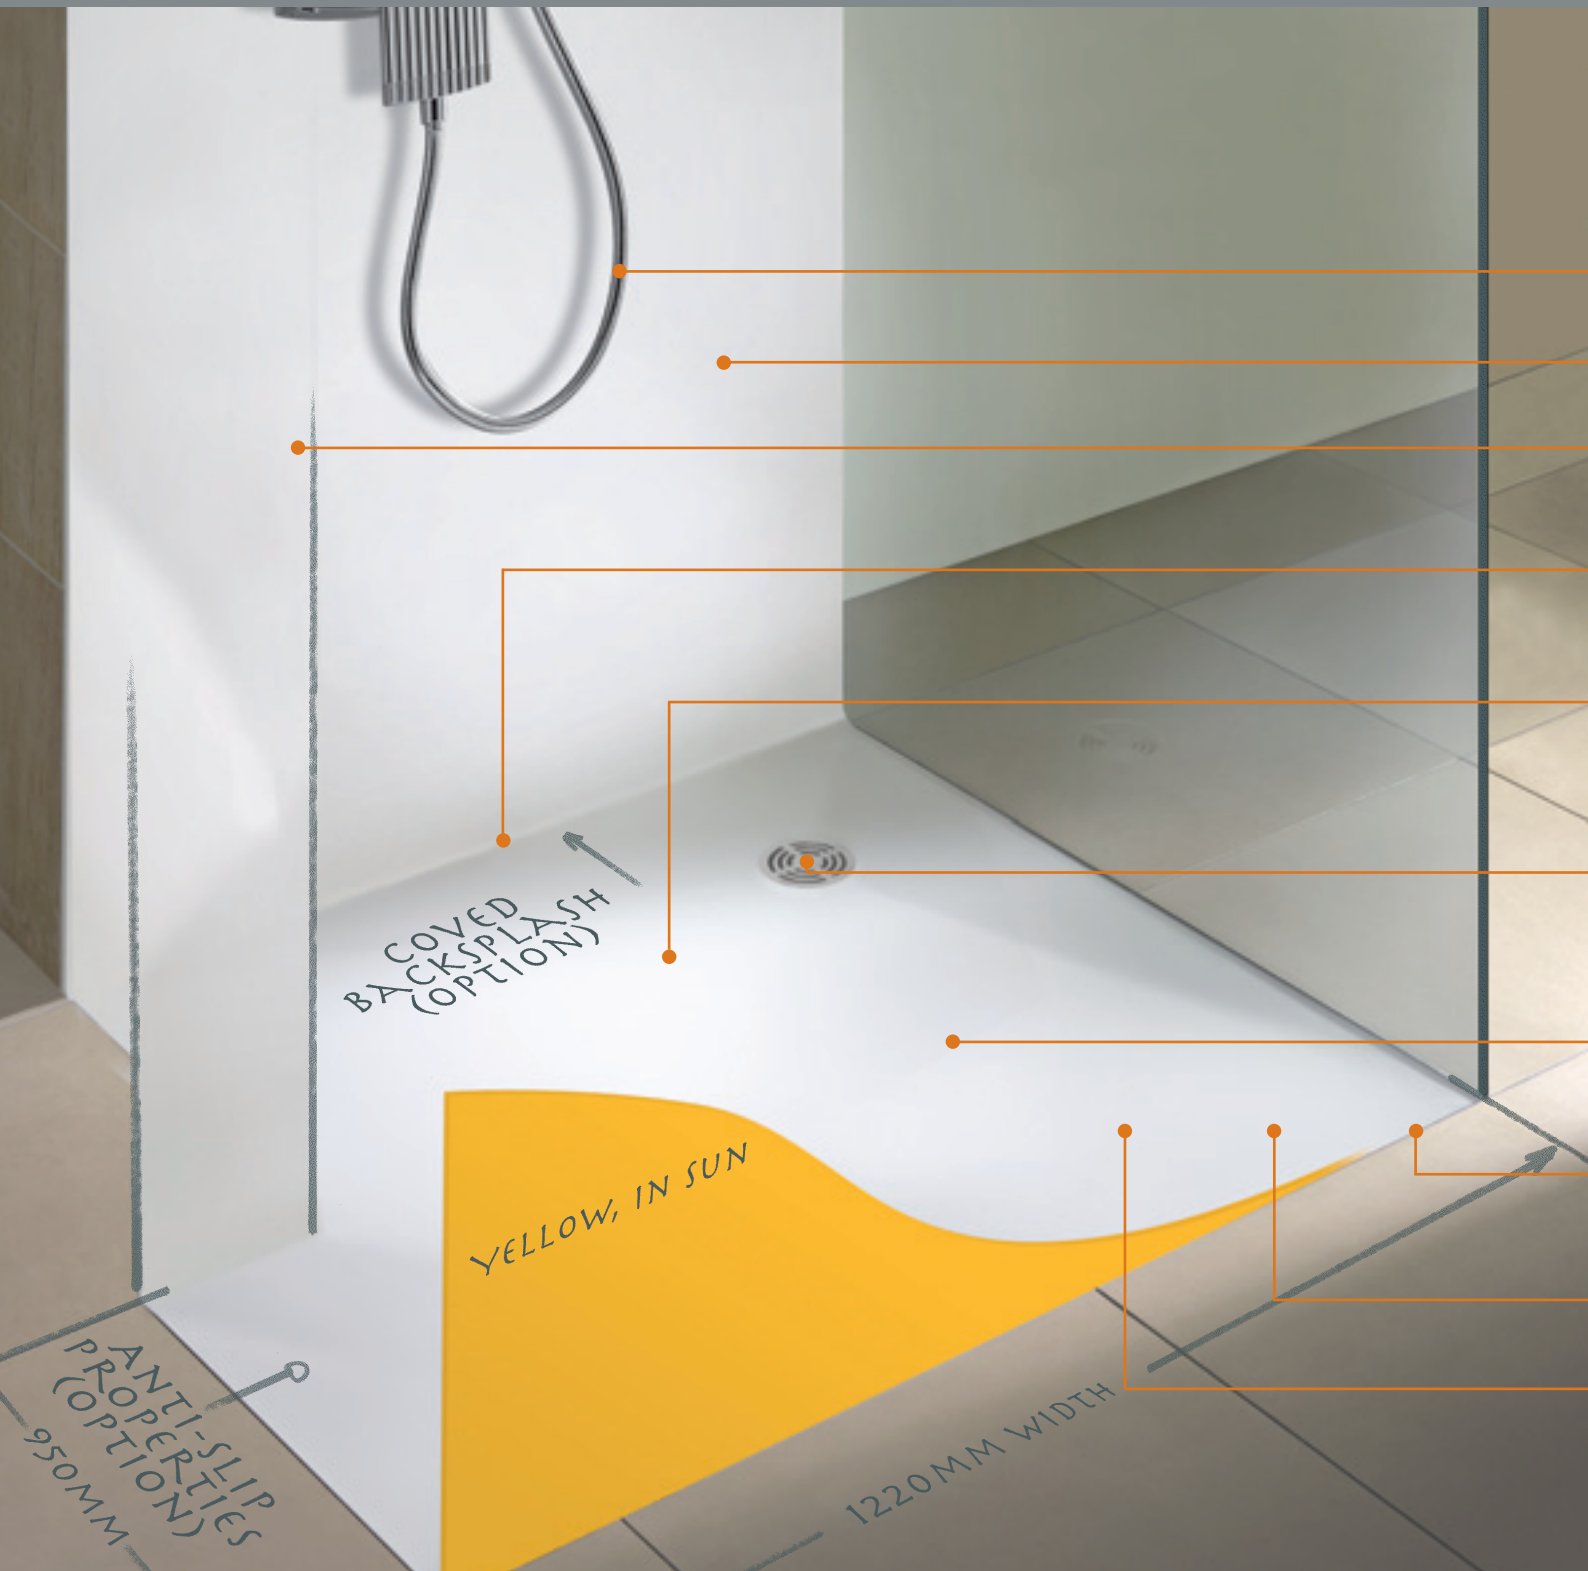

VIVARI®

You design and sketch! We fabricate and supply!